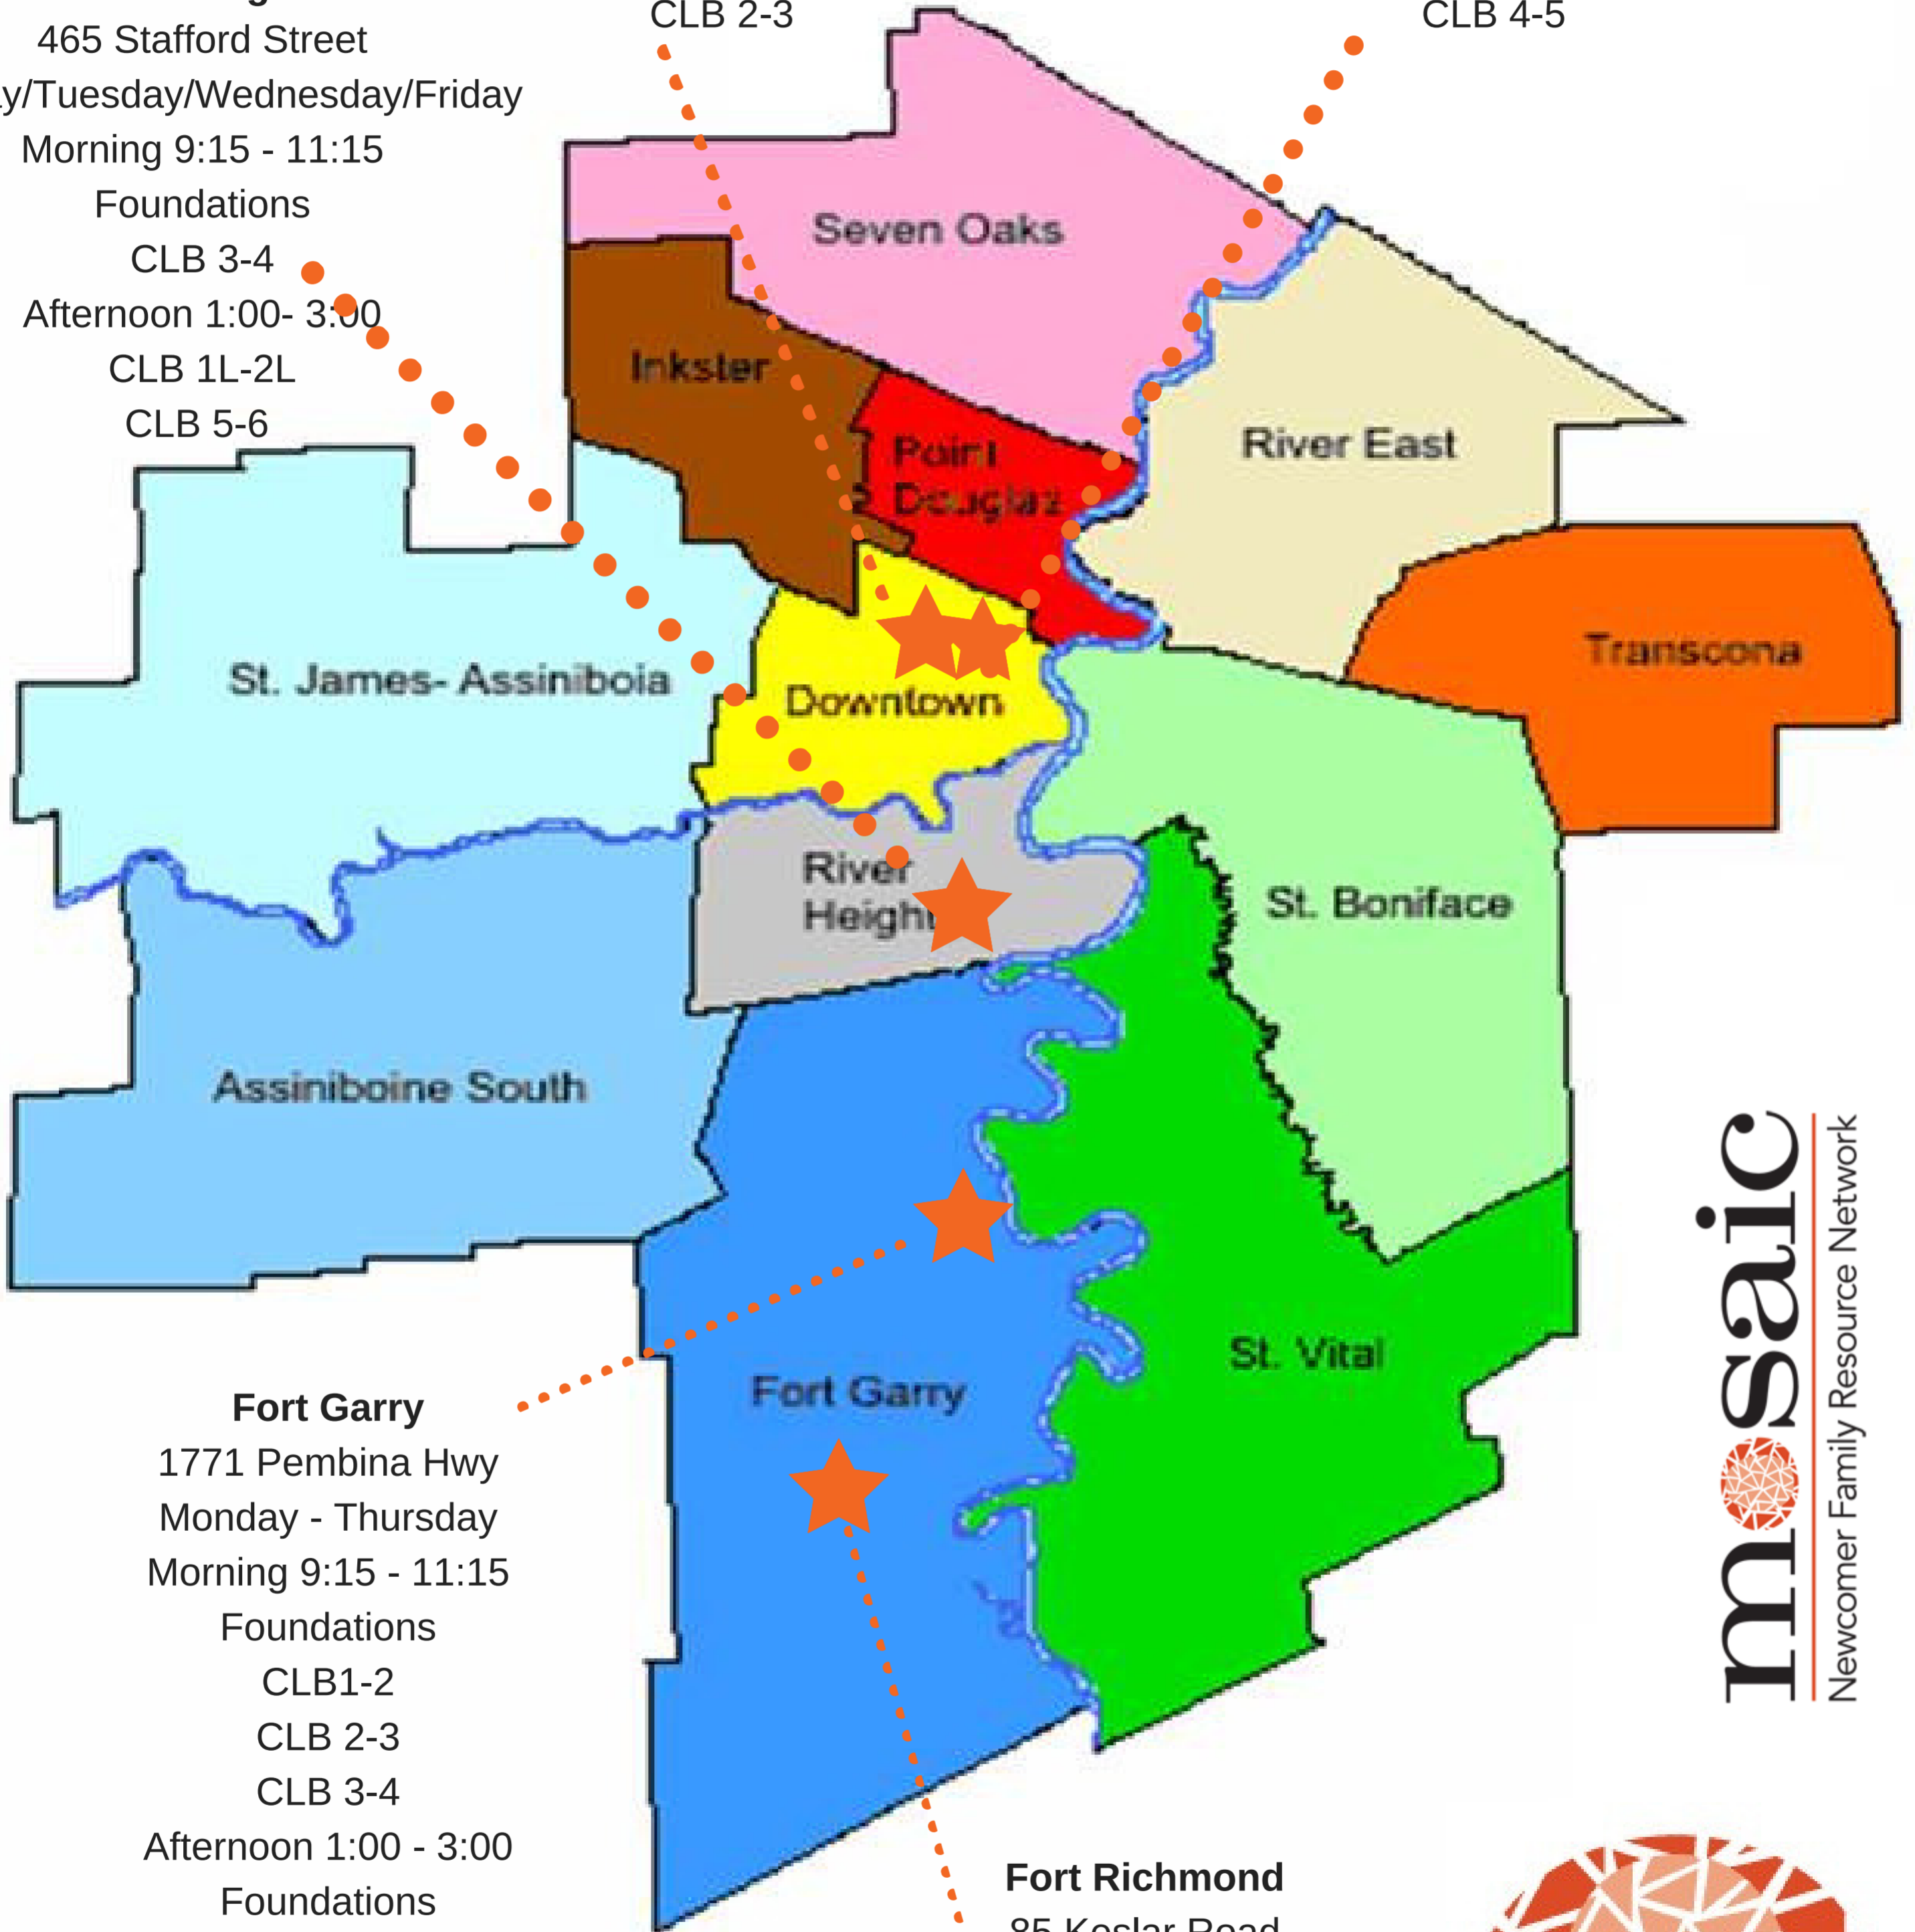

Downtown

397 Carlton Street
Monday/Tuesday/Thursday/Friday
Morning 9:15 - 11:15
Literacy
CLB 1-2
CLB 2-3
Afternoon 1:15 - 3:15
Literacy
CLB 1-2
CLB 2-3

Downtown

400 Edmonton Street
Monday/Tuesday/Wednesday/Thursday
Morning 9:15 - 11:15
CLB 3-4
CLB 4-5
CLB 5-6
Afternoon 1:15 - 3:15
Foundations
CLB 3-4
CLB 4-5

River Heights

465 Stafford Street
Monday/Tuesday/Wednesday/Friday
Morning 9:15 - 11:15
Foundations
CLB 3-4
Afternoon 1:00- 3:00
CLB 1L-2L
CLB 5-6

Fort Garry

1771 Pembina Hwy
Monday - Thursday
Morning 9:15 - 11:15
Foundations
CLB1-2
CLB 2-3
CLB 3-4
Afternoon 1:00 - 3:00
Foundations
CLB 1-2
CLB 2-3
CLB 4-5

Fort Richmond

85 Keslar Road
Monday - Thursday
Morning 9:15 - 11:15
CLB 3-4
CLB 4-5